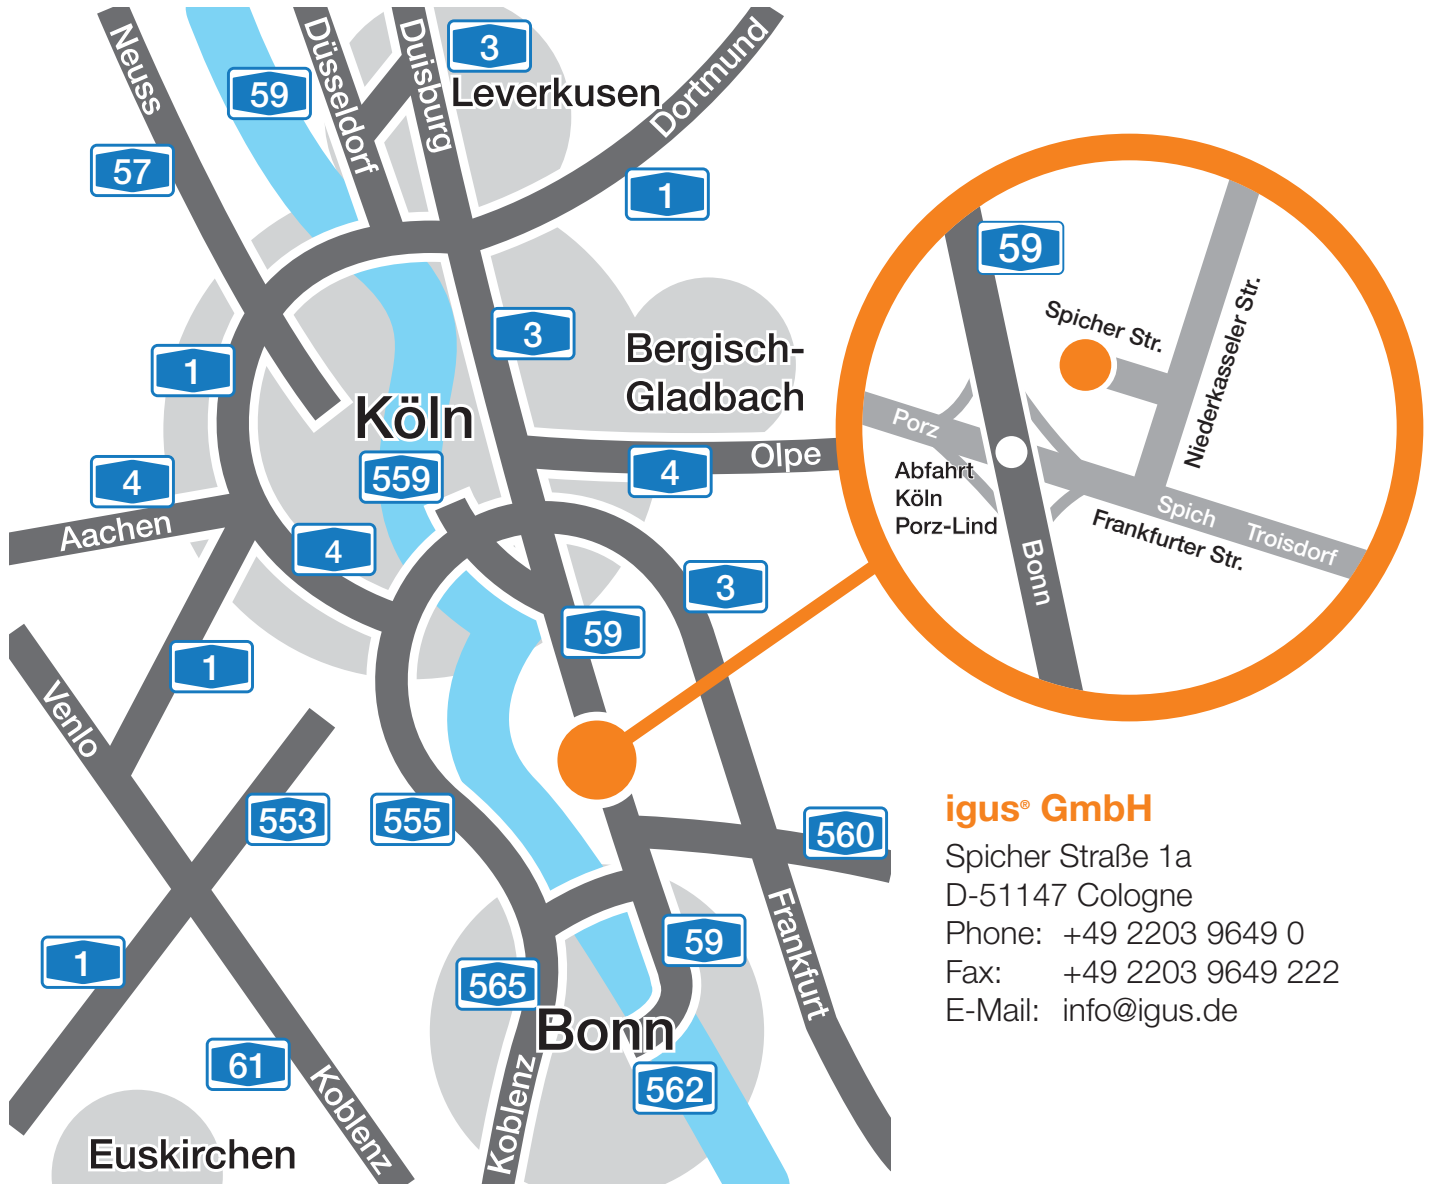

Directions

... igus® Head Office in Germany ...

igus® GmbH

Spicher Straße 1a

D-51147 Cologne

Phone: +49 2203 9649 0

Fax: +49 2203 9649 222

E-Mail: info@igus.de

Important note when utilising sat navs

When entering the address in the route planner or sat nav, please use the combination of Post Code "51147" and "Niederkasseler Str." There is a similar address in Cologne and we would like to save you a diversion.

Travelling by car

- A59 Motorway Exit No. 36 Porz-Lind
- Frankfurter Str. (B8) in the direction of Spich
- Take the first left into Niederkasseler Str.
- Then immediately left again into Spicher Str.
- You will find us at the end of the street

Travelling by public transport

Starting from Porz-Wahn railway station:

Take bus route 505 (Direction Spich Bf.) and get off at the 4th bus stop for Spicher Str.

Starting from Spich railway station:

Take bus route 505 (direction Wahn S-Bahn) and get off at the 9th bus stop for Spicher Str.